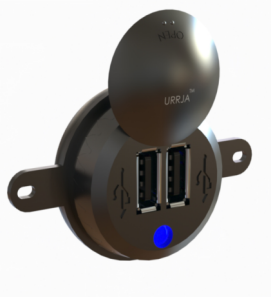

UBD-WO-19507

Dual Charger (Back mounting)

Screw mounting design Dual USB Charger for back side panel fitment

Dimension: OD - 42 mm
Hole Pitch: NA
Volt: 12/24V