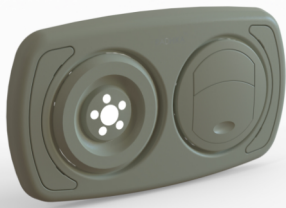

Dimension: L - 200mm x W - 110mm

Volt: 12/24V

UBD-WO-12020

**Compact AC
Console**

Compact AC Console with focus light and dummy cover for screw.

Dimension: L - 200mm x W - 110mm

Volt: 12/24V

UBD-WO-12021