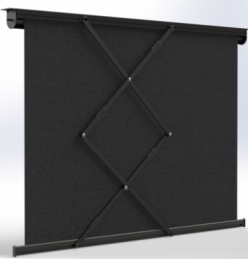

**UBD-SV-65006
Multi Stop -
Centre Clamping**

Premium Multistop Driver windshield Sunvisor without guide rod

Dimension: L - 600mm , W-900mm