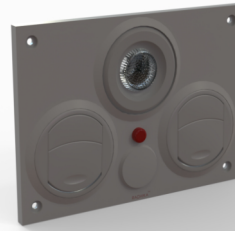

UBD-WO-12032

2 way console - Focus Light

Dual AC Vents with a single reading light and provision for USB charger

Dimension: L - 150mm x W - 210mm

Volt: 12/24V