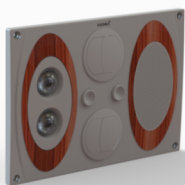

UBD-WO-11007
Service Set

Premium passenger panel with decorative ring for appealing interiors and user friendliness.

Dimension: L - 300mm x W - 200mm
Volt: 12/24V