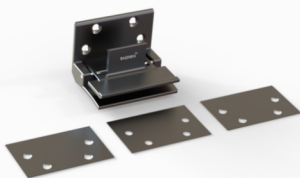

UBD-LH-57003
Window Lock

Durable window lock for city and staff bus coaches.

Dimension: L - 49mm x W - 37mm

UBD-LH-57004
Window Lock (Mazda Model)

Robust Mazda type window lock for commercial vehicles.

Dimension: L - 48mm x W - 26mm