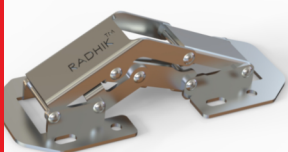

UBD-LH-55004
Grill Lock

Strong lock for anyside locking of grill and dashboard.

Dimension: L - 61mm x W - 54mm

HINGES