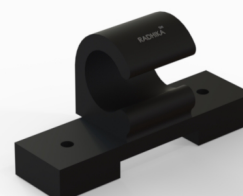

Material: Aluminum
 Dimension: OD - 42mm
 Pipe Dia: 32x32mm
 Hole Pitch: NA

UBD-SB-23001
Dual Pipe Socket

Bus pipe socket for holding two pipes with body fitment.

Material: Plastic
 Dimension: L - 156mm x W - 30mm
 Pipe Dia: 19mm
 Hole Pitch: NA

UBD-SB-23002
Curtain Pipe Socket (Vertical)

Robust pipe holder for vertical curtain rod in commercial vehicles.

Material: Plastic
 Dimension: L - 65mm x W - 25mm
 Pipe Dia: 16/19mm
 Hole Pitch: 48mm

UBD-SB-23003
Curtain Pipe Socket (Horizontal)