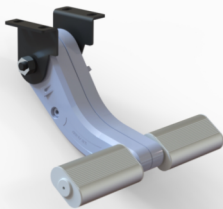

UBD-SA-35003

Multi-Step Foot Rest

Premium multi-stage footrest for railway and bus seats.

Dimension: L - 263mm x W - 220mm

BOTTLE HOLDERS