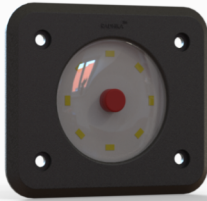

Single Reading Light

Premium design single reading light for direct control.

Dimension: L - 96mm x W - 94mm
Hole Pitch: NA
Volt: 12/24V

UBD-WO-17003

Single Reading Light

Individual reading/night lamp for coaches for higher user friendliness.