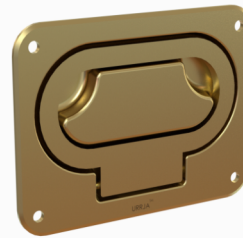

UBD-LH-51019
**Concealed
Handle - Big**

Robust concealed handle for lifting floor doors.

Dimension: L - 143mm x W - 105mm
Material: Plastic