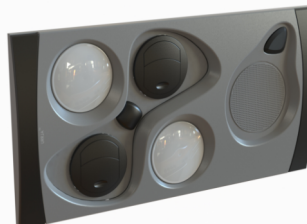

SCANIA touring

UBD-WO-11022 Service Set

Futuristic design panel with self-button lights and stop switch provision and covered screw holes.

Dimension: L - 300mm x W - 200mm
Volt: 12/24V

UBD-WO-11026 Passenger Panel with Speaker