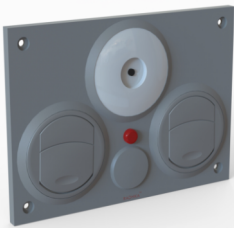

UBD-WO-12033

2 way console - Bright Light

Dual AC Vents with a single reading light and provision for USB charger and emergency bell

Dimension: L - 150mm x W - 210mm

Volt: 12/24V