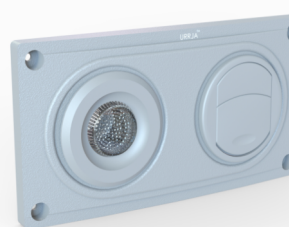

Robust AC Console - Spot Light

Robust Individual AC Console with provision for light

Dimension: L - 210mm x W - 110mm

Volt: 12/24V

UBD-WO-12036

Robust AC Console - Focus Light

Robust Individual AC Console with provision for light