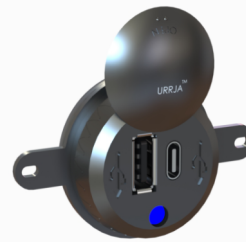

UBD-WO-19508

Dual Charger (Back mounting)

Screw mounting design Dual USB A+C Charger for back side panel fitment

Dimension: OD - 42 mm
Hole Pitch: NA
Volt: 12/24V