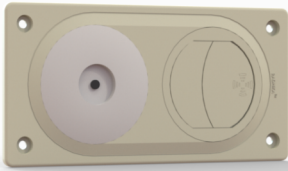

UBD-WO-12001

Individual AC Console

Single passenger console with smart switch system for effective space use.

Dimension: L - 196mm x W - 97mm

Volt: 12/24V