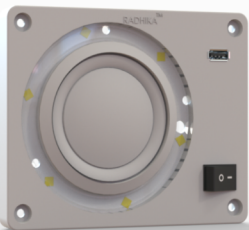

UBD-WO-12017

**Compact AC
Console (With
USB)**

Compact passenger console with wider coverage light and USB provision.

Dimension: L - 149mm x W - 120mm

Volt: 12/24V