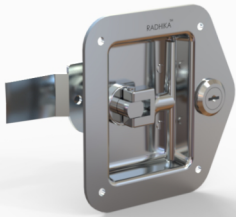

UBD-LH-52017
Triangle SS Lock

Durable outer door lock for truck and bus fitment.

Dimension: L - 130mm x W - 132mm

STRIKER PLATE

UBD-LH-53001
Door Dovetail

Superior matching door stopper for buses and tempo travellers.

Dimension: L - 77mm x W - 35mm

UBD-LH-53002
Striker Plate

Universal striker plate for door stopping in buses.

Dimension: L - 61mm x W - 25mm

UBD-LH-53003
Striker Plate (TT Type)

Robust striker plate for heavy duty lock in bus and tempo travellers.

Dimension: L - 86mm x W - 45mm

UBD-LH-53004
Striker Plate

Premium striker plate for driver door lock in buses.

Dimension: L - 52mm x W - 33mm

UBD-LH-53005
Striker Plate

Durable striker plate for door stopping in buses.

Dimension: L - 59mm X W - 19mm

UBD-LH-53006
Striker Plate

Premium four screw striker plate for oval lock set in buses.

Dimension: L - 94mm x W - 25mm

LINK RODS

UBD-LH-53501
Link Rod

Universally applicable link rod for latch connection.

Dimension: L - 18"/22"/24"/27"

UBD-LH-53502
Link Rod

Small size link rod for latch connection in buses.

Dimension: L - 13" - Customizable

GRAB HANDLES

UBD-LH-54001
Air Ventilator Handle

Elegant air ventilator handle for Volvo bus.

Dimension: L - 152mm x W - 24mm