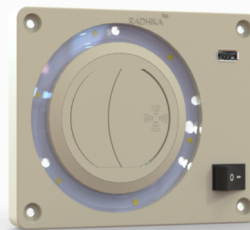

Dimension: L - 117mm x W - 165mm

Volt: 12/24V

UBD-WO-12017

**Compact AC
Console (With
USB)**

Compact passenger console with wider coverage light and USB provision.

Dimension: L - 149mm x W - 120mm

Volt: 12/24V