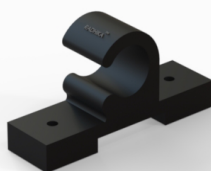

UBD-SB-23002
Curtain Pipe Socket (Vertical)

Robust pipe holder for vertical curtain rod in commercial vehicles.

Material: Plastic
Dimension: L - 65mm x W - 25mm
Pipe Dia: 16/19mm
Hole Pitch: 48mm