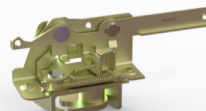

UBD-LH-52006
**Door Latch (TT
Type)**

Premium door latch mechanism for Tempo Traveller.

Dimension: L - 112mm x W - 44mm