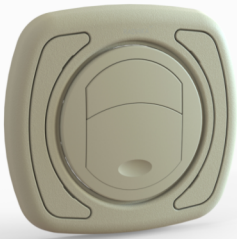

UBD-WO-16011
Curved AC Louver

Premium Individual AC Console with increased air flow and screwless top finish

Dimension: L - 115mm x W - 105mm
Volt: NA