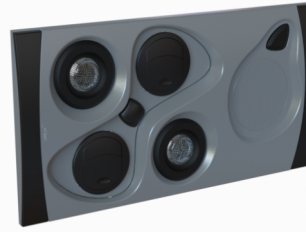

UBD-WO-11024
Passenger Panel with Speaker

Trendy premium passenger panel with focus led, speaker provision and screw holes covered by dummy cover

Dimension: L - 390mm x W - 200mm
Volt: 12/24V