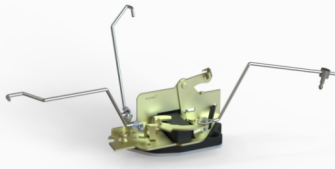

UBD-LH-52007
Driver Door Latch

Durable door lock assembly for Volvo model bus and truck.

Dimension: L - 143mm x W - 61mm

UBD-LH-52008
Door Latch

Heavy Duty Door Latch mechanism for Commercial Vehicles Door

Dimension: L - 112mm x W - 40mm