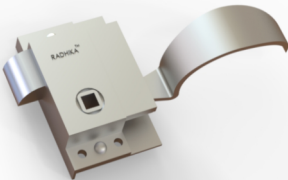

UBD-LH-52013
Murgi Lock

Economical latch for partition door in buses.

Dimension: L - 84mm x W - 53mm