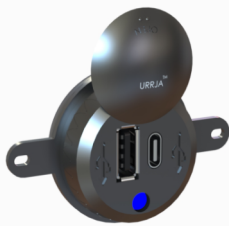

Dimension: L - 60mm x W - 42mm

UBD-WO-19507

Dual Charger (Back mounting)

Screw mounting design Dual USB Charger for back side panel fitment

Dimension: OD - 42 mm

UBD-WO-19508

Dual Charger (Back mounting)

Screw mounting design Dual USB A+C Charger for back side panel fitment