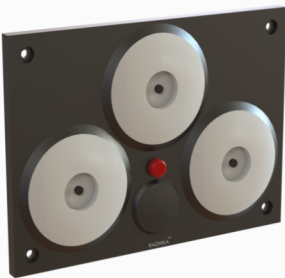

UBD-WO-14016
3 way console

Three seater light provision panel with bright light throw and built in switch.

Dimension: L - 150mm x W -210mm
Volt: 12/24V