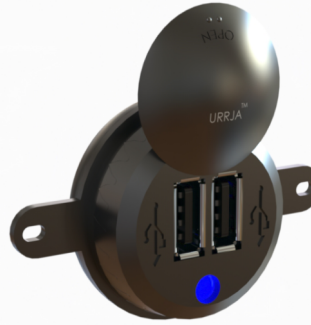

Dual Charger (Long Body)

USB charger A+C for bus with dual port and long body.

Dimension: L - 60mm x W - 42mm

Volt: 12/24V

UBD-WO-19507

Dual Charger (Back mounting)

Screw mounting design Dual USB Charger for back side panel fitment

Dimension: OD - 42MM

Volt: 12/24V