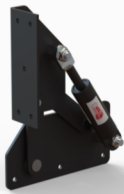

Hatrack Gas Spring Set

Actuating gas spring for bus hatrack with hinges.

Compressed Length: 115mm