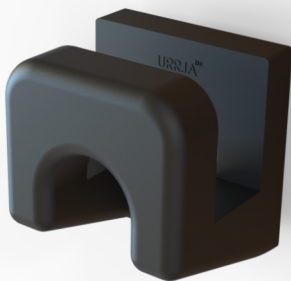

Dimension: L - 92mm x W - 120mm

UBD-SA-39006

Mobile Holder - Straight type

Premium Quality Mobile holder for Mobile viewing

Dimension: L - 98mm x W - 68mm

UBD-SA-39007

Mobile Holder - Cut Type

Premium Quality Mobile holder with front cut for Mobile viewing

Dimension: L - 98mm x W - 68mm
+ R =35mm

UBD-SA-39008

Snacks Tray - Railway Type

Dimension: L - 430mm x W - 342mm

UBD-SA-39009

Coat Hook

Coat Hook for hanging of Jackets on Seat Back

Dimension: L - 24mm x W - 24mm