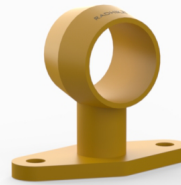

UBD-SB-21502
Roof Pipe Socket

Elegant roof pipe holder for commercial vehicles.

Material: Aluminum
Dimension: L - 86mm x W - 40mm
Pipe Dia: 32mm
Hole Pitch: 65mm