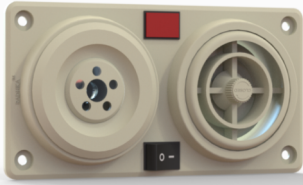

UBD-WO-12011

**AC Console
(Call Button)**

Individual AC console containing reading light with emergency switch provision.

Dimension: L - 177mm x W - 91mm

Volt: 12/24V