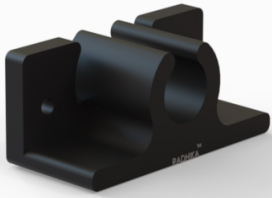

UBD-SB-23004
Curtain Pipe Socket (Dual)

Premium bus pipe socket for multi-direction curtain rod.

Material: Plastic
Dimension: L - 62mm x W - 26mm
Pipe Dia: 19mm
Hole Pitch: 46mm