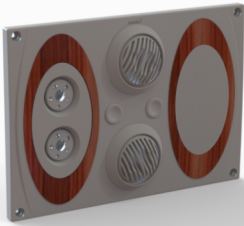

UBD-WO-11001
Service Set

Premium passenger tray for coaches with leakage resistant louvers.

Dimension: L - 300mm x W - 200mm
Volt: 12/24V