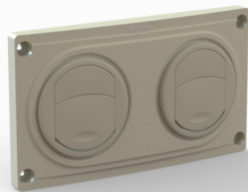

UBD-WO-13007

Double AC Louver (Flap Type)

Robust air vent for premium finish and interiors.

Dimension: L - 110mm x W - 210mm

Volt: NA