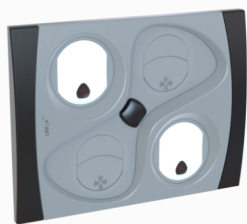

SCANIA touring

UBD-WO-11022 Service Set

Futuristic design panel with self-button lights and stop switch provision and covered screw holes.

Dimension: L - 300mm x W - 200mm
Volt: 12/24V

UBD-WO-11026 Passenger Panel with Speaker