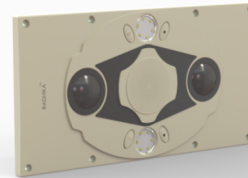

UBD-WO-11004
Passenger Panel

Elongated premium passenger panel with smart led and flip type louvers.

Dimension: L - 400mm x W - 200mm
Volt: 12/24V