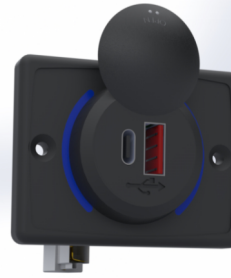

UBD-WO-19505

Dual Charger (Flat Body)

Dual USB Charger with A+C output

Dimension: L - 64mm x W - 48mm