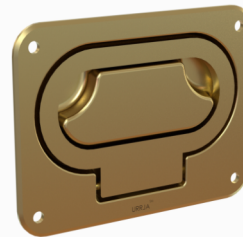

Premium Plastic Handle with hanging provision for bags/ jackets

Dimension: L - 226mm x W - 26mm

UBD-LE-40017
**Running Profile
Light**

Premium quality running light for interior application.

Dimension: <Dimension>Customisable
Hole Pitch: NA
Volt: 12/24V

UBD-WO-17010
**Elegant
Reading Light**

Reading Light with provision for USB Charger

Dimension: L - 117mm x W - 165mm
Hole Pitch: NA
Volt: 12/24V

UBD-LH-51019
**Concealed
Handle - Big**

Robust concealed handle for lifting floor doors.