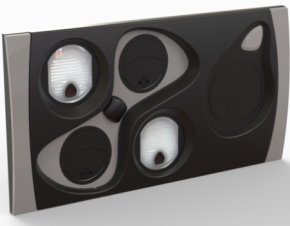

UBD-WO-11023
Passenger Panel with Speaker

Elongated premium passenger panel with smart led, speaker provision and screw holes covered by dummy cover

Dimension: L - 390mm x W - 200mm
Volt: 12/24V