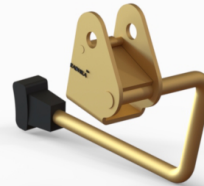

**UBD-SA-38002
Seat Lever**

Bent seat lever for regular reclining seats in bus coach and TT.

Dimension: Customizable