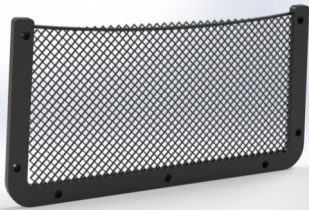

UBD-SA-32007
Plastic Frame Magazine Bag - Large

Premium net type large magazine pouch with plastic holder.

Dimension: L - 412mm x W - 210mm

ARMREST & HANDLES

UBD-SA-33001
Narrow Top

PU material armrest top for seat dolphin armrest.

Dimension: L - 294mm x W - 35mm