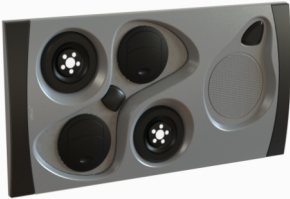

UBD-WO-11025
Passenger Panel with Speaker

Extra premium passenger panel with spot led, speaker provision and screw holes covered by dummy cover

Dimension: L - 390mm x W - 200mm
Volt: 12/24V