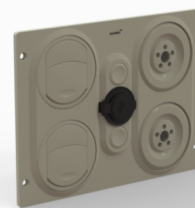

UBD-WO-11008
Service Set

Elegant and compact AC panel with USB provision for passenger ease.

Dimension: L - 214mm x W - 120mm
Volt: 12/24V