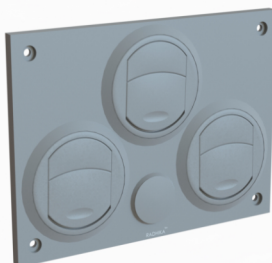

UBD-WO-13013

3 way console

3 Passenger AC Louvers for additional air flow

Dimension: L - 150mm x W - 210mm

Volt: NA