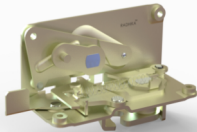

UBD-LH-52009
Driver Door Lock

Universally applicable driver door latch for commercial vehicles.

Dimension: L - 166mm x W - 63mm