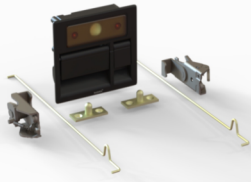

URRJA BUS DECOR

Locks & Handles

SCANIA touring

UBD-LH-50001

Flap Door Lock Set

Complete lock set for bus and truck with flap unlock.

Dimension: NA

UBD-LH-50002