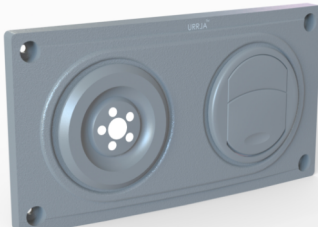

UBD-WO-12035

Robust AC Console - Spot Light

Robust Individual AC Console with provision for light

Dimension: L - 210mm x W - 110mm

Volt: 12/24V